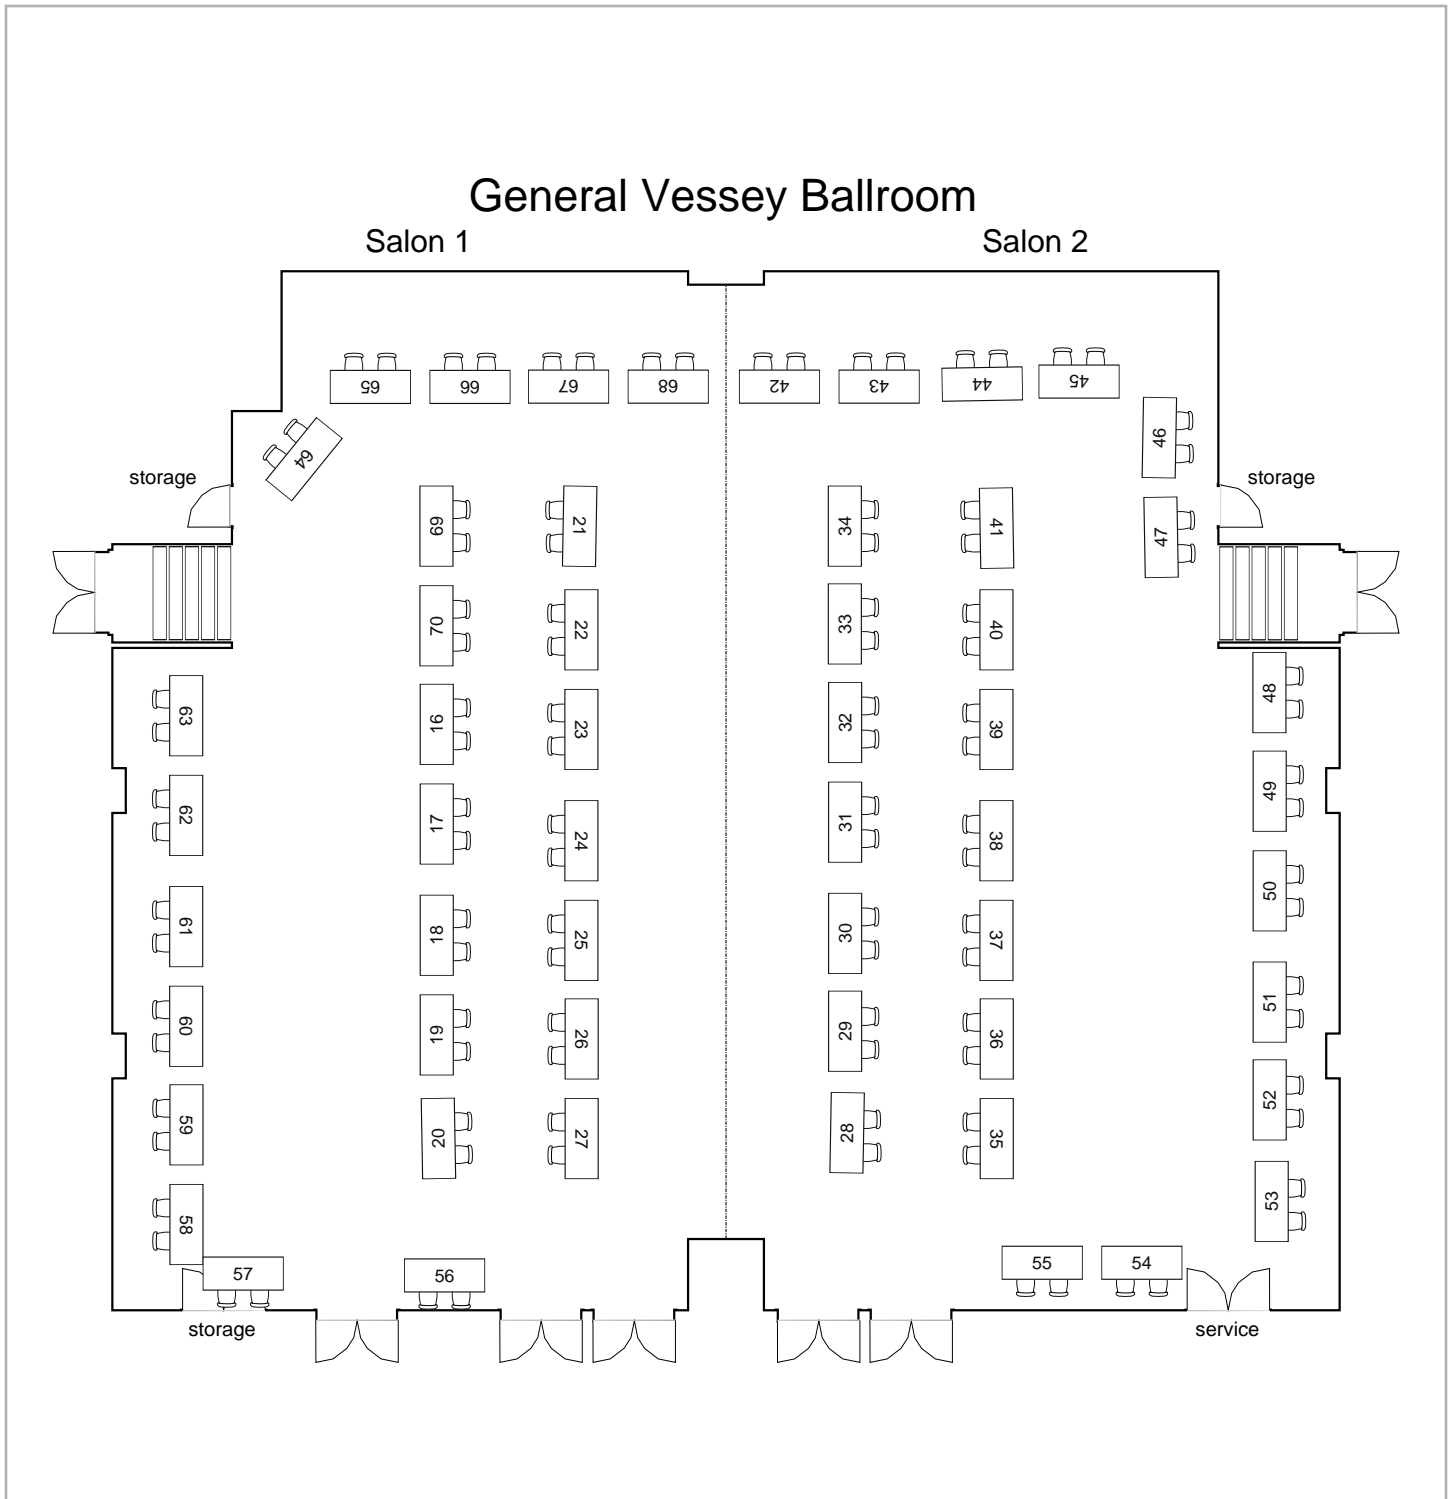

College Park Marriott Hotel & Conferenc... 110 seats 55 tables  
0 booths

**Owner:** Sherifa Phillpotts  
**Booking Name:** McNair Conference 2019  
**Event Name:** McNair Conference Exhibits  
**Date:** 3/15/2019 - 3/15/2019  
**Time:** 10:30 AM - 12:30 PM  
**Modified:** 1:02 PM 3/7/2019

## Potomac Ballroom Pre-function

College Park Marriott Hotel & Conference... 30 seats 15 tables  
0 booths

**Owner:** Sherifa Phillpotts

**Booking Name:** McNair Conference 2019

**Event Name:** McNair Conference Exhibits GV Foyer