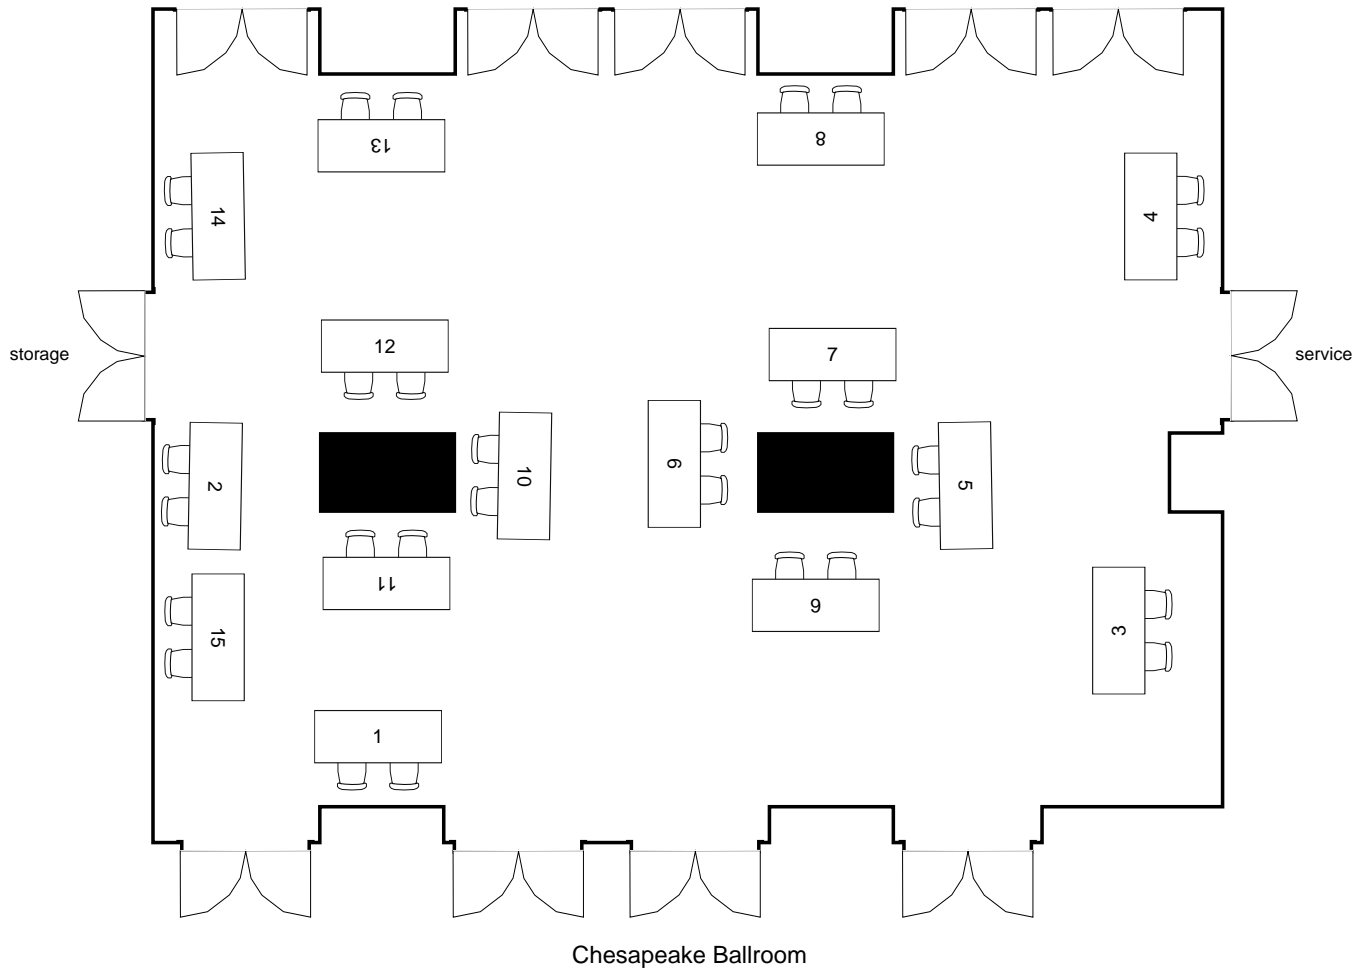

College Park Marriott Hotel & Conferenc... 110 seats 55 tables  
0 booths

**Owner:** Sherifa Phillpotts  
**Booking Name:** McNair Conference 2019  
**Event Name:** McNair Conference Exhibits  
**Date:** 3/15/2019 - 3/15/2019  
**Time:** 10:30 AM - 12:30 PM  
**Modified:** 1:02 PM 3/7/2019

## Potomac Ballroom Pre-function

College Park Marriott Hotel & Conference... 30 seats 15 tables  
0 booths

**Owner:** Sherifa Phillpotts

**Booking Name:** McNair Conference 2019

**Event Name:** McNair Conference Exhibits GV Foyer